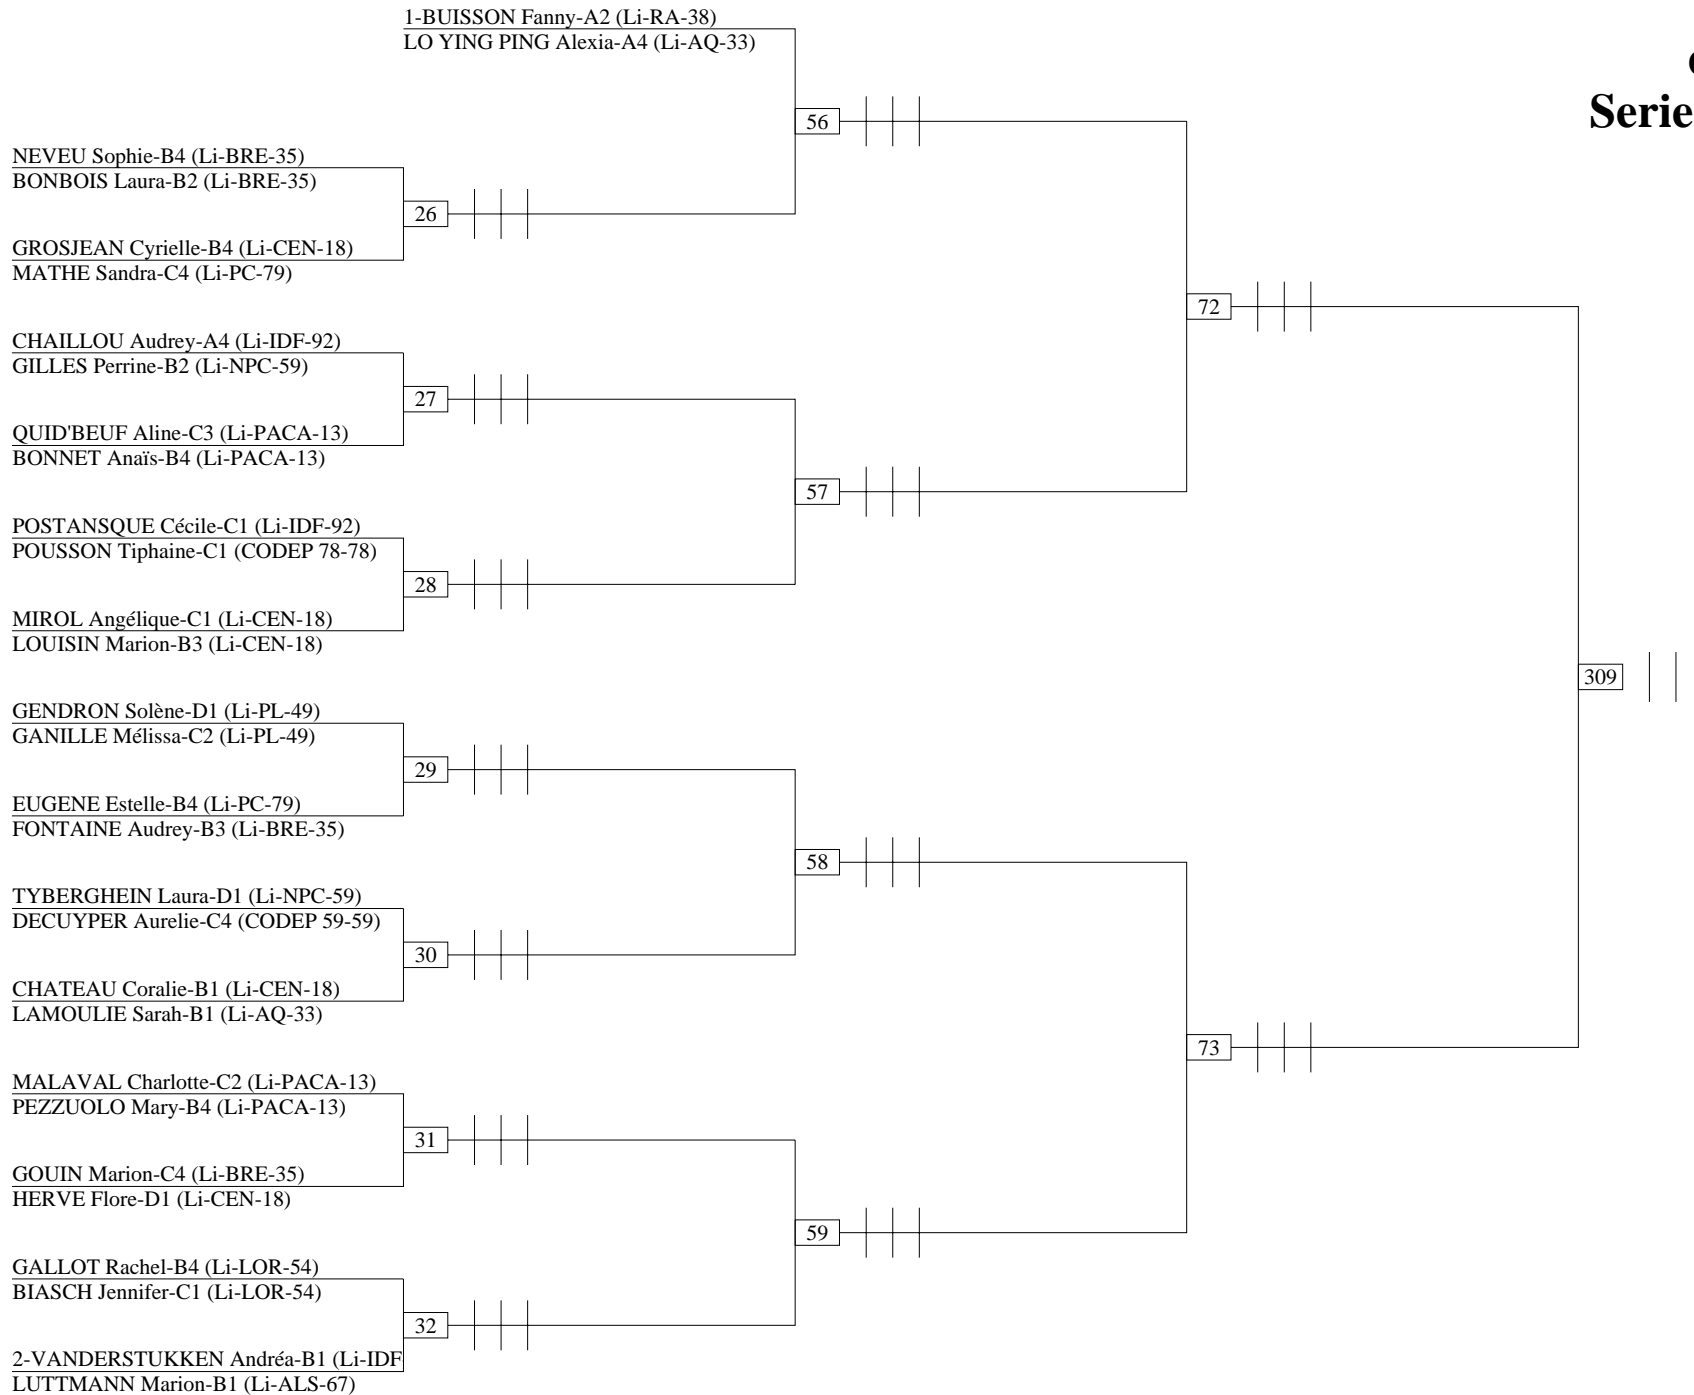

TEJ Mantes la Jolie

double dames Serie Cadet Top A